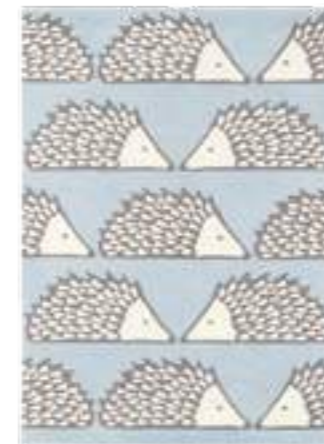

raita: tufted - pure new wool / viscose
140 x 200 cm - 170 x 240 cm - 200 x 280 cm - custom sizes on request

modul charcoal 26704

modul damson 26700

raita citrus 24700

raita taupe 24701

raita kiwi 24707

LOHKO SPIKE

lohko: tufted - pure new wool
140 x 200 cm - 170 x 240 cm - 200 x 280 cm - custom sizes on request

spike: tufted - pure new wool
90 x 150 cm - 120 x 180 cm - 140 x 200 cm - custom sizes on request

lohko honey 25806

lohko poppy 25800

spike pumice 26804

spike marine 26808

SYMMETRY RIVI

handwoven - pure new wool
 140 x 200 cm - 170 x 240 cm - 200 x 280 cm - no custom sizes

symmetry peony 26600

symmetry kingfisher 26607

rivi taupe 26901